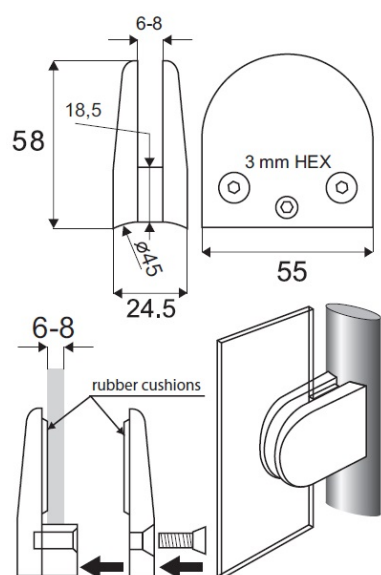

PRODUCT SHEET

Description:

Glass Clamp, "Large", Zamak, Matt NPL, Bent Tube $\varnothing$ 45mm, F/6-8mm Glass Thickness

Item number:

22.10.171-0

Units	Box	Carton	HS Code	Barcode
Pcs.	10	100	8302419000	
				5704866083072

SISO A/S

Mileparken 11
DK-2740 Skovlunde
Denmark
VAT: DK 24786013

Phone +45 45 830 900

www.siso.dk
siso@siso.dk

Danske Bank
Nytorv Branch
Copenhagen
SWIFT: DABADKKK

Account no.
4180 3112 112936
IBAN Account
DK7230003112112936